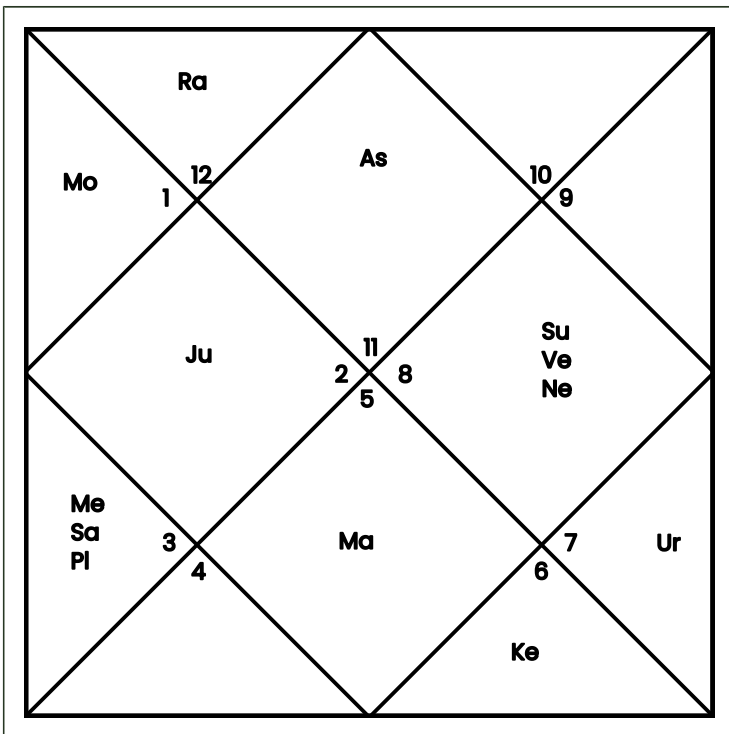

Navmansha Chart(D9)