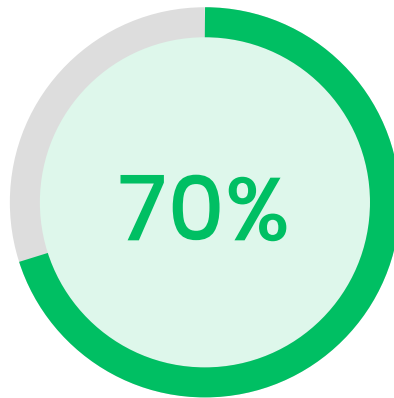

Railway Officer

Congratulations! Based on the Astrological analysis, the alignment of planetary influences indicates that you have a strong and favorable chance of becoming Railway Officer, highlighting a promising path towards your goal.