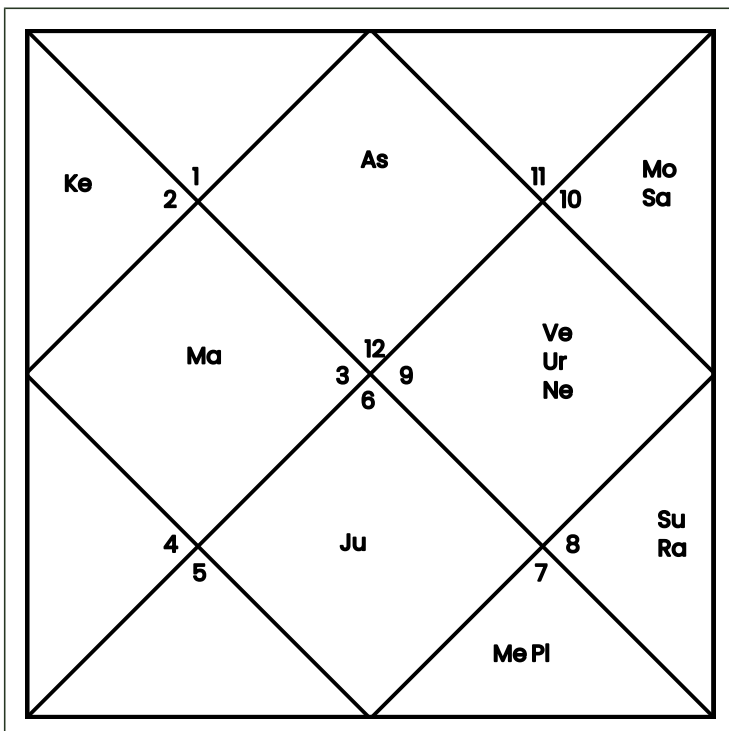

House Cusps and Sandhi

Ascendant - 24:9:19   Midheaven - 18:37:18

House	Sign	Bhav Madhya	Sign	Bhav Sandhi
1	Pisces	24:9:19	Pisces	8:13:59
2	Aries	22:6:13	Aries	8:7:46
3	Taurus	20:3:6	Taurus	6:4:40
4	Gemini	18:37:18	Gemini	4:1:33
5	Cancer	20:0:0	Cancer	4:0:0
6	Leo	22:0:0	Leo	6:0:0
7	Virgo	24:9:19	Virgo	8:0:0
8	Libra	22:12:26	Libra	8:6:13
9	Scorpio	20:24:52	Scorpio	6:18:39
10	Sagittarius	18:37:18	Sagittarius	4:31:5
11	Capricorn	20:27:59	Capricorn	4:32:38
12	Aquarius	22:18:39	Aquarius	6:23:19

Chalit Chart

House cusps delineate the conceptual divisions between different Houses, much like how Sign cusps mark the divisions between Signs. These cusps hold a position of prominence, representing the pivotal and influential points within each house. Planetary placements situated at these cusps exert the most potent influence, embodying the quintessential essence and impact associated with that particular house.