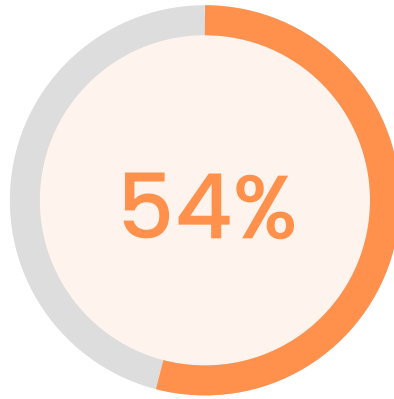

IAS Officer

The Astrological assessment suggests that you possess a moderate potential for securing a government job as IAS Officer. While certain planetary aspects are supportive, you might need to overcome some challenges on your journey towards achieving this esteemed position.