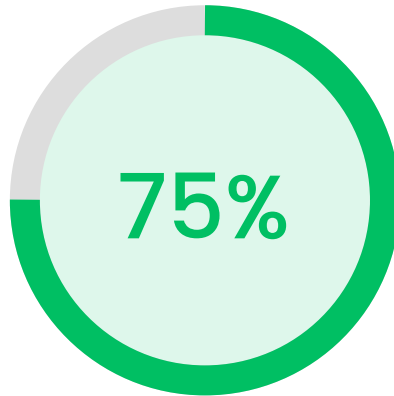

Bank PO

Congratulations! Based on the Astrological analysis, the alignment of planetary influences indicates that you have a strong and favorable chance of becoming Bank PO, highlighting a promising path towards your goal.