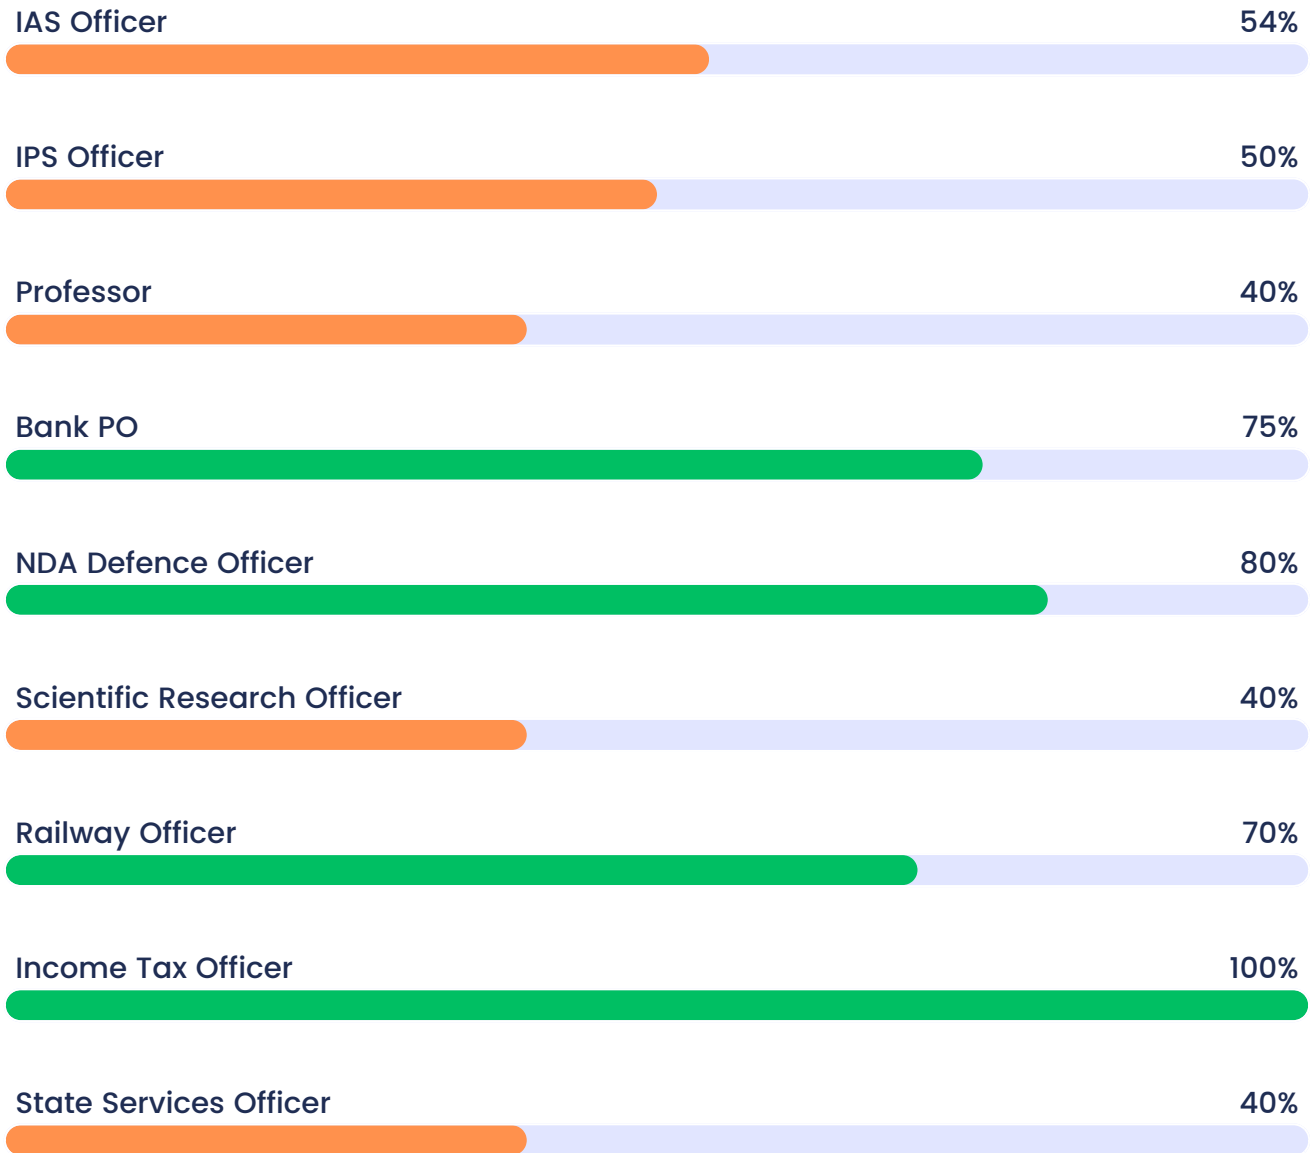

Result Overview

Remedies

In conclusion, as we delve into the insights provided by astrological analysis, it is important to remember that while the celestial influences can offer guidance and suggestions, personal effort, dedication, and proactive choices also play a significant role in shaping one's career journey. With these considerations in mind, here are some remedies that can complement your endeavors and potentially enhance your path in the realm of government and public service.

Remedies Of Government Job	
1	Clean your nose before beginning any work.
2	Throw copper coins in the running water of a river for 43 days.
3	Offer almonds to religious places.
4	A temple with idols must not be established within the house.
5	Put Tilak of yellow on the forehead.
6	Wear a yellow turban or drape yellow swapi around your neck