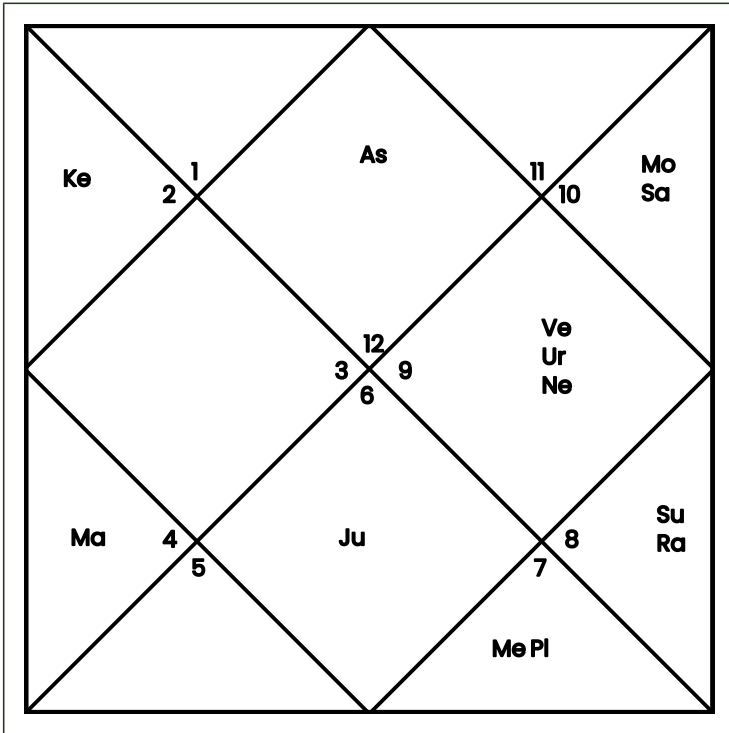

## Basic Astrological Details

-----

Panchang Details	
Tithi	Shukla Panchmi
Yog	Vridhi
Nakshatra	Shravan
Karan	Balav

Astrological Details	
Varna	Vaishya
Vashya	Quadruped
Yoni	Vanar
Gan	Dev
Nadi	Anta
Sign	Capricorn
Sign Lord	Saturn
Nakshatra	Shravana
Nakshatra Lord	Moon
Charan	1
Tatva	Earthy
Name Alphabet	भो, जा, जी, खी, खू, खे, खो, गा, गी
Paya	Copper
Ascendant	Pisces
Ascendant Lord	Jupiter

**Ketu**  
Venus  
Mrigashira

---

--

# Horoscope Charts

Lagna Chart(Birth Chart)

The Ascendant, also known as the Lagna, signifies the degree of the zodiac sign that is ascending above the eastern horizon during an individual's birth. This pivotal point holds immense significance within the natal or Lagna chart. Essentially, it establishes the initial house of the horoscope, subsequently shaping the arrangement of the remaining houses according to the sequence of the zodiac signs. As a result, the Lagna not only defines the rising sign but also serves as the foundation for delineating all the other houses present in the chart.