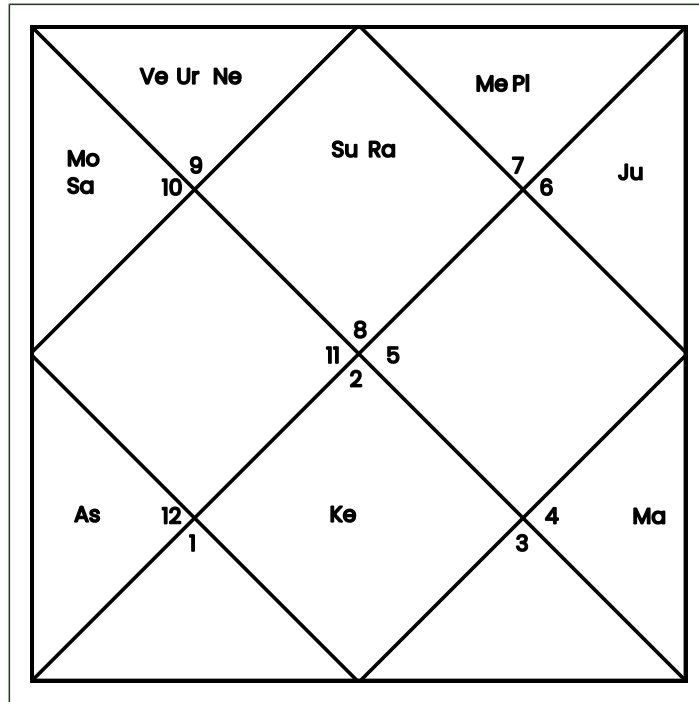

Surya And Chandra

Sun Chart