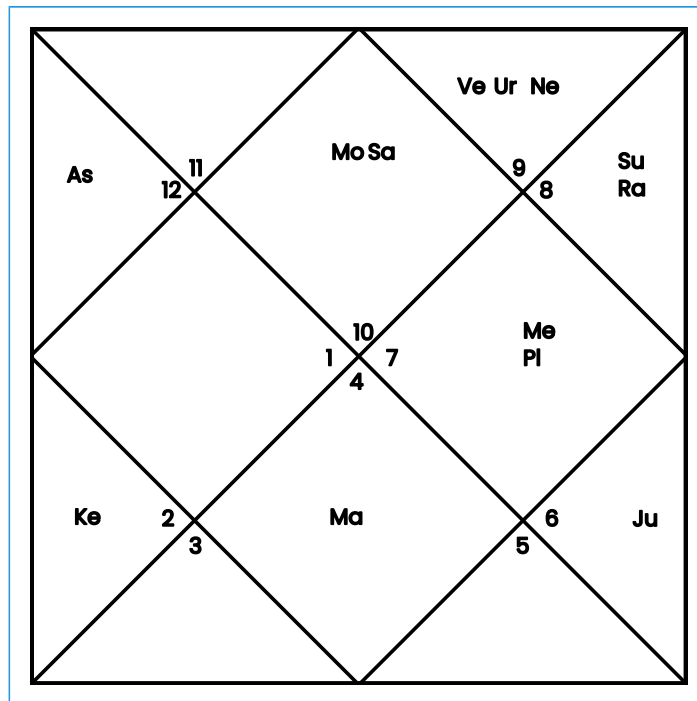

Surya And Chandra

Sun Chart

Moon Chart