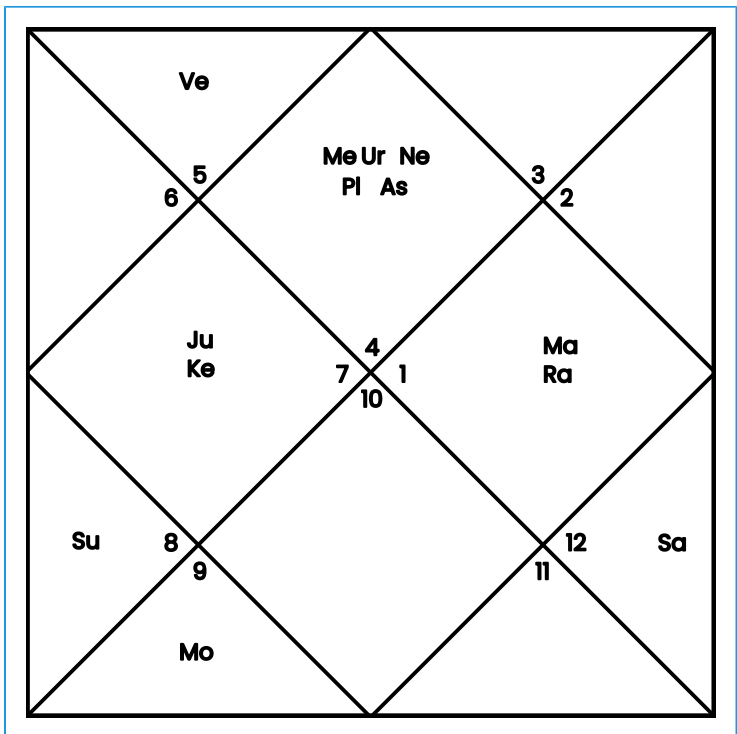

Dashamasa Dhart