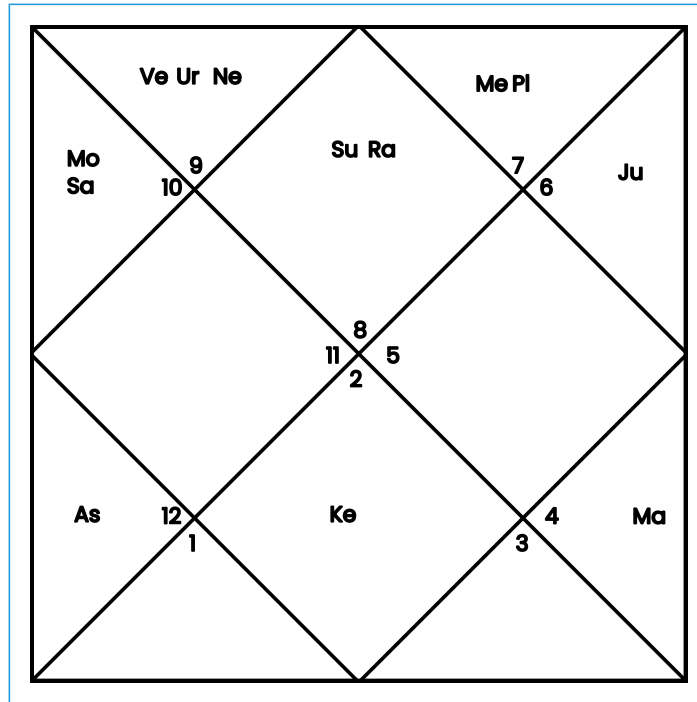

Surya And Chandra

Sun Chart