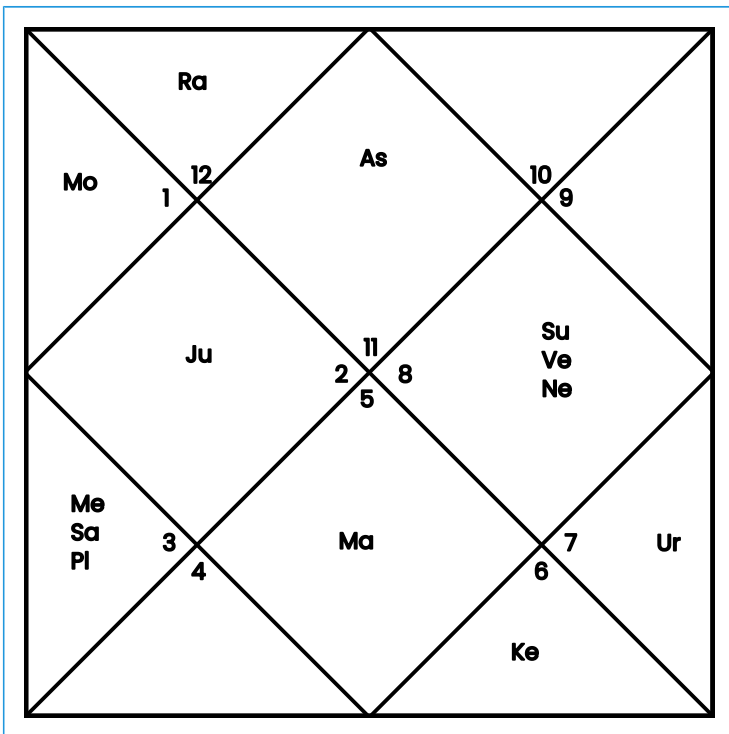

Navmansha Chart(D9)