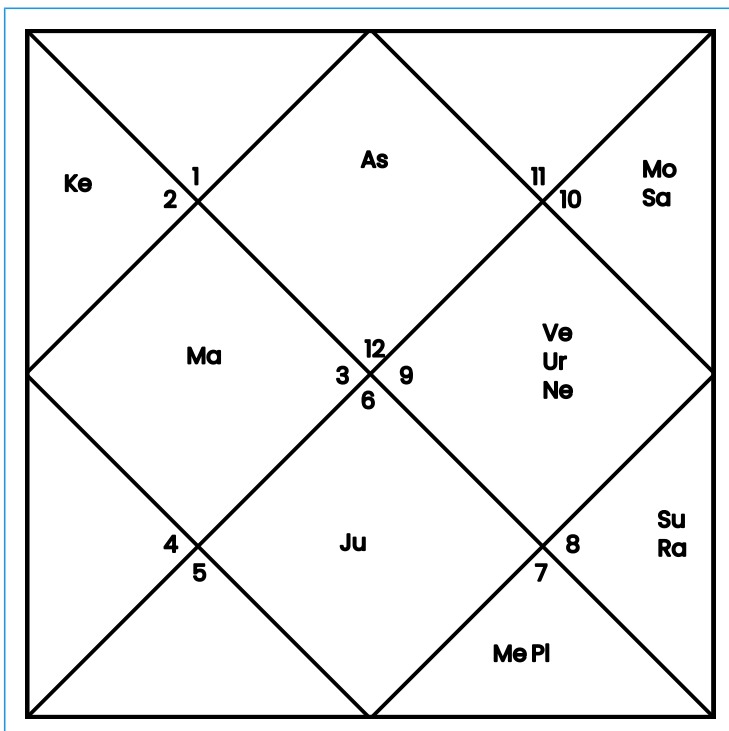

House Cusps and Sandhi

Ascendant - 24:9:19   Midheaven - 18:37:18

House	Sign	Bhav Madhya	Sign	Bhav Sandhi
1	Pisces	24:9:19	Pisces	8:13:59
2	Aries	22:6:13	Aries	8:7:46
3	Taurus	20:3:6	Taurus	6:4:40
4	Gemini	18:37:18	Gemini	4:1:33
5	Cancer	20:0:0	Cancer	4:0:0
6	Leo	22:0:0	Leo	6:0:0
7	Virgo	24:9:19	Virgo	8:0:0
8	Libra	22:12:26	Libra	8:6:13
9	Scorpio	20:24:52	Scorpio	6:18:39
10	Sagittarius	18:37:18	Sagittarius	4:31:5
11	Capricorn	20:27:59	Capricorn	4:32:38
12	Aquarius	22:18:39	Aquarius	6:23:19

Chalit Chart

House cusps delineate the conceptual divisions between different Houses, much like how Sign cusps mark the divisions between Signs. These cusps hold a position of prominence, representing the pivotal and influential points within each house. Planetary placements situated at these cusps exert the most potent influence, embodying the quintessential essence and impact associated with that particular house.