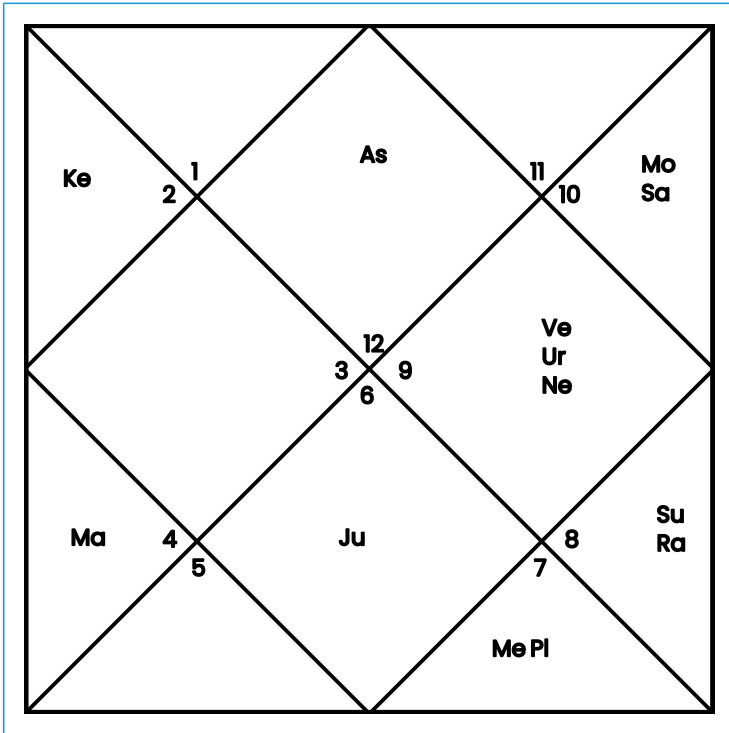

Foreign Travel & Settlement

sample FOREIGN SETTLEMENT

29-11-1992 14:00

CHANDIGARH

Produced by

VAARUN DEVA

Basic Astrological Details

Basic Details	
Date of birth	29/11/1992
Time of birth	14:00
Place of birth	CHANDIGARH
Latitude	23.43639
Longitude	87.47921
Timezone	5.5
Ayanamsa	Lahiri
Sunrise	06:03:43
Sunset	16:52:59

Ghat Chakra	
Month	Margashirsha
Tithi	5, 6
Day	Sunday
Nakshatra	Shravan
Prahar	3

Basic Astrological Details

Panchang Details	
Tithi	Shukla Panchmi
Yog	Vridhi
Nakshatra	Shravan
Karan	Balav

Astrological Details	
Varna	Vaishya
Vashya	Quadruped
Yoni	Vanar
Gan	Dev
Nadi	Anta
Sign	Capricorn
Sign Lord	Saturn
Nakshatra	Shravana
Nakshatra Lord	Moon
Charan	1
Tatva	Earthy
Name Alphabet	भो, जा, जी, खी, खू, खे, खो, गा, गी
Paya	Copper
Ascendant	Pisces
Ascendant Lord	Jupiter

Horoscope Charts

Lagna Chart(Birth Chart)

The Ascendant, also known as the Lagna, signifies the degree of the zodiac sign that is ascending above the eastern horizon during an individual's birth. This pivotal point holds immense significance within the natal or Lagna chart. Essentially, it establishes the initial house of the horoscope, subsequently shaping the arrangement of the remaining houses according to the sequence of the zodiac signs. As a result, the Lagna not only defines the rising sign but also serves as the foundation for delineating all the other houses present in the chart.