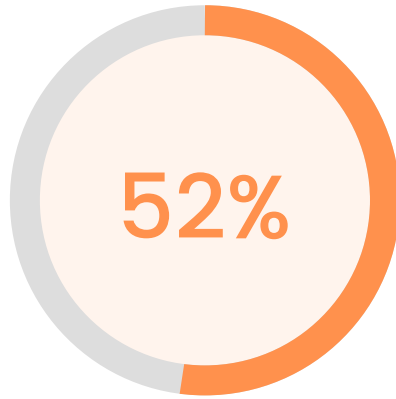

Work Travel Final Observation

The Astrological assessment suggests that you possess a moderate potential for undertaking work-related travel abroad. While certain planetary aspects are supportive, you might need to overcome some challenges on your journey towards expanding your professional horizons internationally. Safe and fruitful travels!